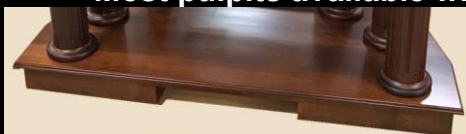

RADIUS PULPITS

4th EDITION - CATALOG

Website: www.SummitSeating.com
Call: 800-318-3833 Text: 678-521-2403

REVEAL - 4' wide

ENVISION - 4' wide

ULTIMA - 5' wide

ULTIMA II - 5' wide

Most pulpits available with your choice of rear entry

Straight

Recessed

OLYMPIA - 6' wide

PARAN - 5' wide

CELEBRATE - 4' wide

CORINTHIAN II - 6' wide

Back View

CORINTHIAN / ULTIMA - 5' wide