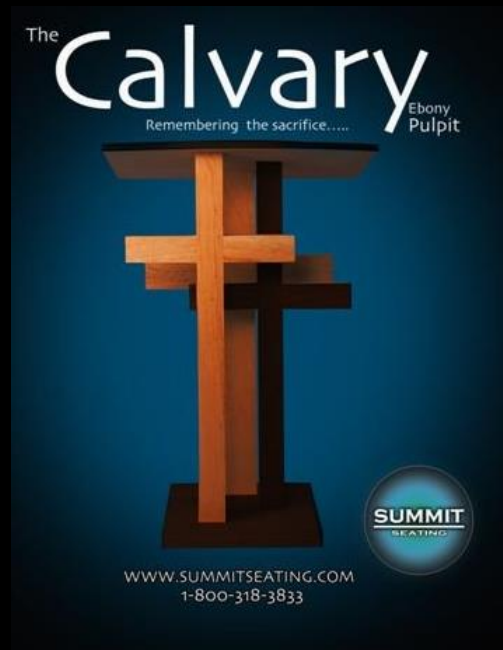

Calvary Pulpit

Call: 800-318-3833   Text: 678-521-2403

Website: www.SummitSeating.com