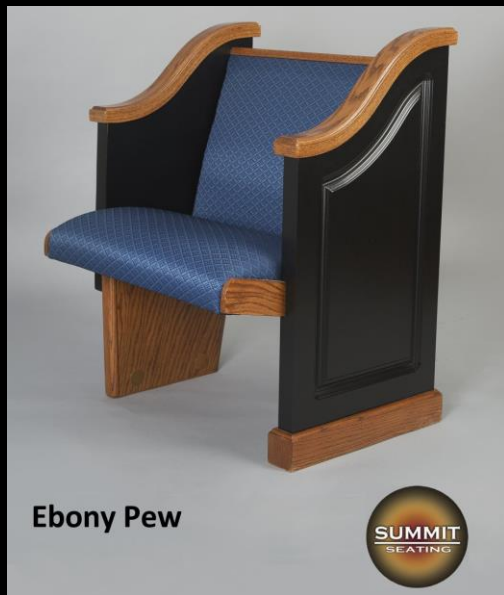

EBONY COLLECTION

4TH Edition Catalog

Call: 800-318-3833 Text: 678-521-2403

Ebony Radius Pulpit – 5’ wide

Ebony II Pulpit – 4’ wide

Ultima Ebony Pulpit – 5’ wide Rear View

Ebony Communion Table - 5’ wide

Communion Table w/Gold Letters

Contempo Communion Table

Speaker's Stand

Ebony Pew

Calvary Pulpit

Call: 800-318-3833 Text: 678-521-2403

Website: www.SummitSeating.com