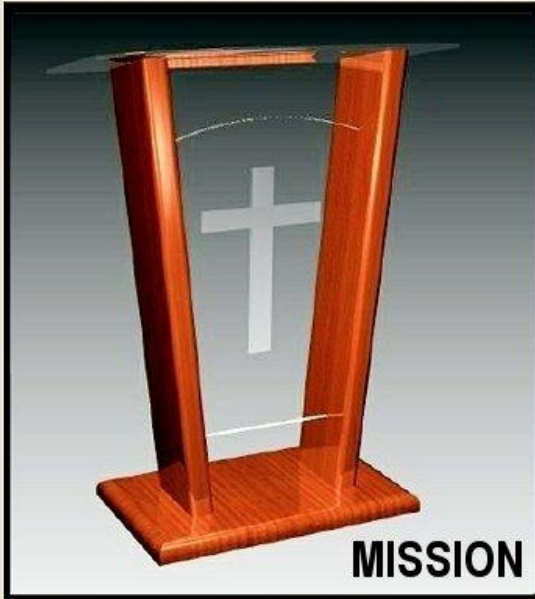

711-G

L

WG

i-Pad adaptable

ORDER CATALOG
[CLICK HERE](#)

Top 68" x 22" 31" tall

Top 16" x 18" 21" tall

- Solid Oak
- Square Trimmed legs with 4 shelves
- Acrylic Top 1/2" (42x19)
- Rounded and Polished
- Acrylic face 3/8" (22"x26")
- Rear Height 40" Front 46"
- (Custom to any height)
- Available in different stain colors

[Click Here
For Designs](#)

Includes choice of design and organization name

MISSION

Top 68" x 22" 31" tall

Top 16" x 18" 21" tall

Solid Oak
 "V" shaped Rounded Legs
 Acrylic Top 1/2" (32"x19")
 Rounded and Polished
 Acrylic face 3/8" (20"x26")
 Rear Height 40" Front 46"
 (Custom to any height)
 Available in different stain colors